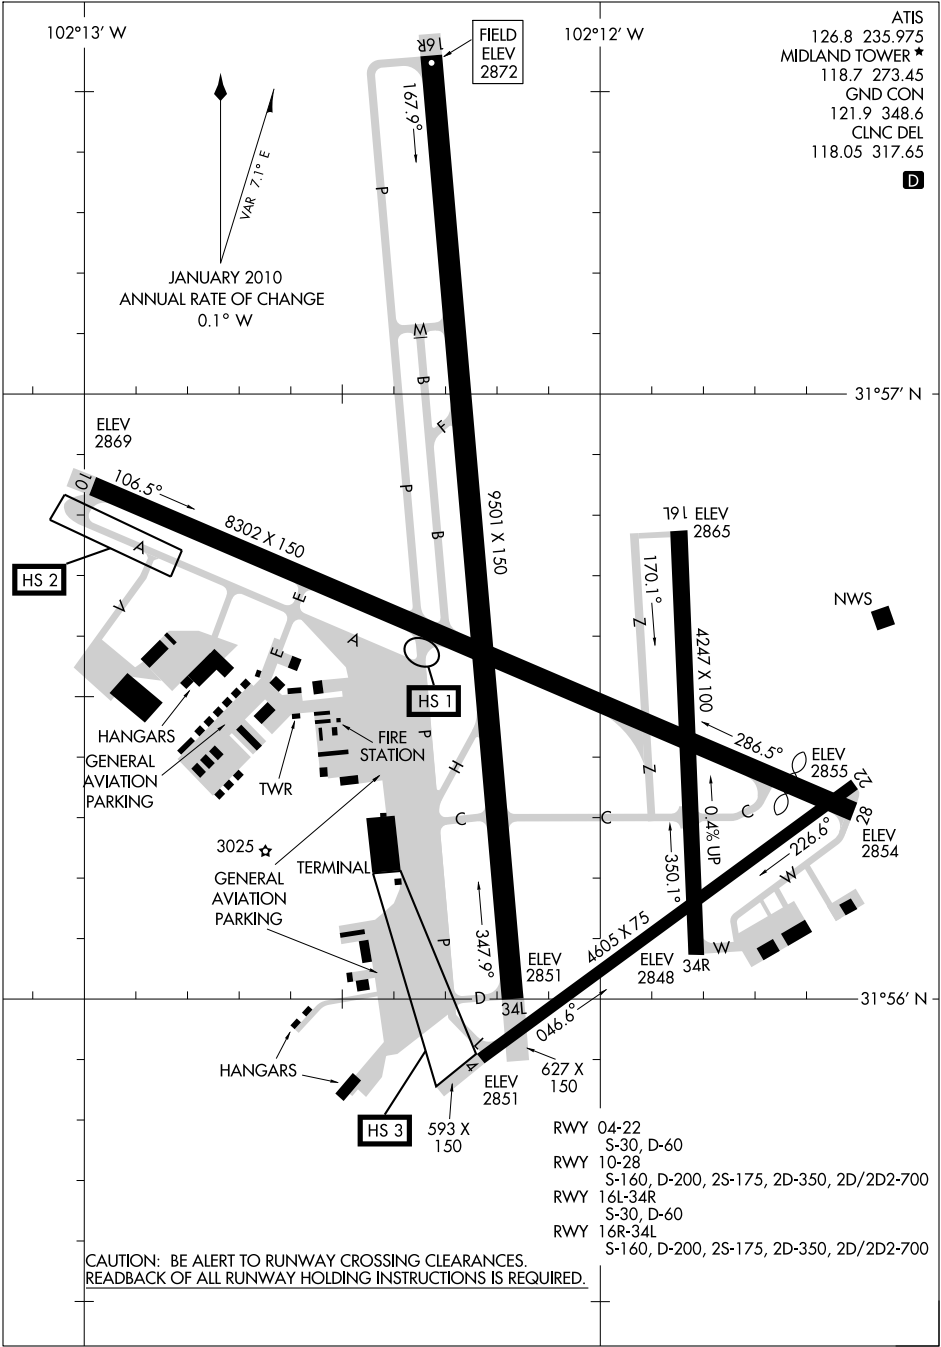

AIRPORT DIAGRAM

AL-258 (FAA)

MIDLAND INTL (MAF)
MIDLAND, TEXAS

ATIS 126.8 235.975
 MIDLAND TOWER * 118.7 273.45
 GND CON 121.9 348.6
 CLNC DEL 118.05 317.65

D

SC-3, 22 SEP 2011 to 20 OCT 2011

SC-3, 22 SEP 2011 to 20 OCT 2011

AIRPORT DIAGRAM

MIDLAND, TEXAS
MIDLAND INTL (MAF)